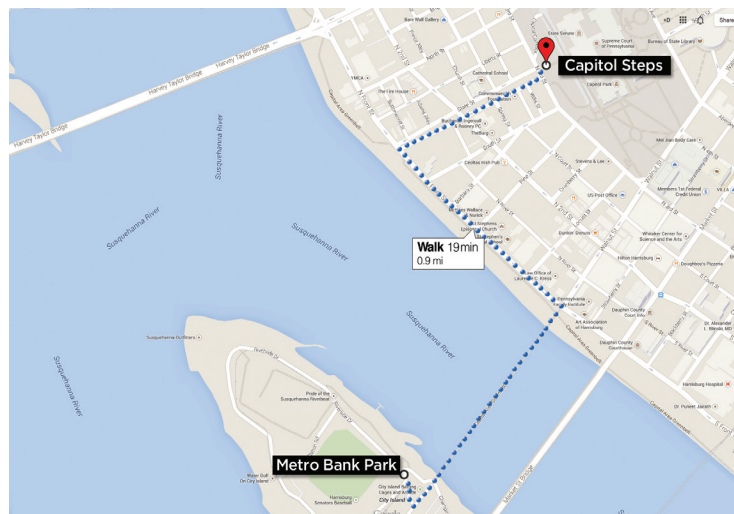

Starting Location: Metro Bank Park
1 Championship Way
Harrisburg, PA 17101

Rally: Capitol Steps
North 3rd Street
Harrisburg, PA 17120

Schedule Details

6:30 am - 11:00 am

Bus transportation provided from locations throughout PA
(see registration details)

12:30 pm - 1:30 pm

Rally participants congregate at Capitol Steps

1:30 pm - 2:30 pm

Rally speakers & program presentation

2:30 pm - 3:00 pm

Bus riders return to Metro Bank Park for bus departure

3:15 pm

Buses depart

PARKING

Parking available at the City Island lots next to the ballpark, on a first-come, first-served basis. For additional parking options, visit <http://parkharrisburg.com>

RALLY ATTENDEES WILL RECEIVE